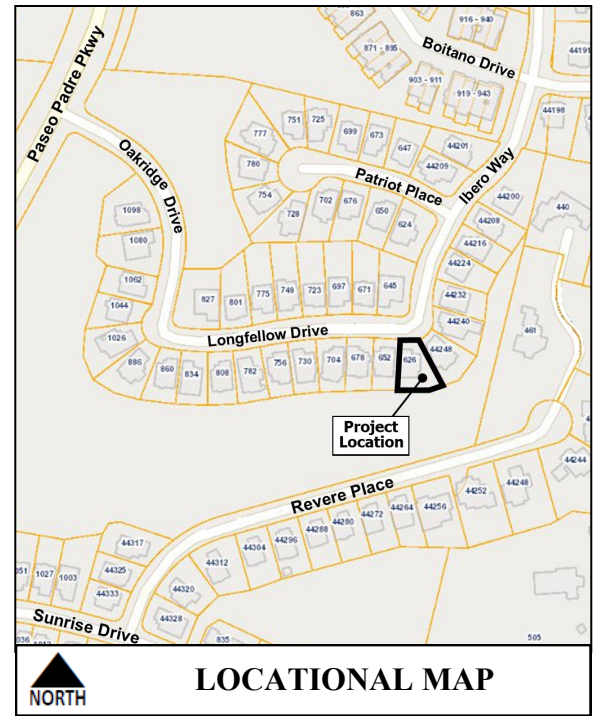

ADDRESS CHRONOLOGY

- Parcel address issued at time of initial development: 1987
- Address issued to Accessory Dwelling Unit: 10/24/2022 (RC)

Legend

➤ Front Door Location